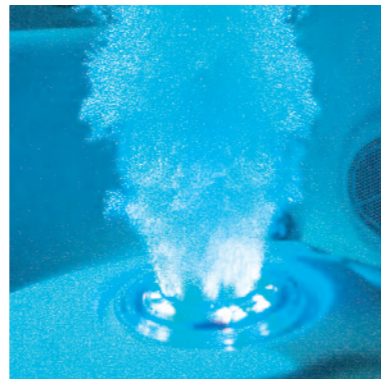

Shown in Silver Pearl with Roast Chestnut Cabinet

224cm

Shown in Desert Sand with Teak Cabinet

224cm

JACUZZI® PARTY

Our Jacuzzi® Party hot tub plays with all of your senses. With plenty of space for family and friends, let the warm water bubble through your fingers and toes as you delight in every one of the massage seats. With stereo sound CD player and MP3 jack, you can literally soak and sing along at the same time! Relax to the gentle trickling of your Water Rainbow™ water fall; you'll be mesmerised by the brilliant backlit cascade. Rejuvenate or celebrate in your new 6 seater Jacuzzi® hot tub.